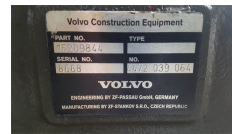

Volvo 4472 039 064

Brand

Model

Manufacturing / Serial number

Internal stock No.

- Volvo L30B-Z - Part No.: 15209844

Gebruikte machines

420_Assen__A_ZF